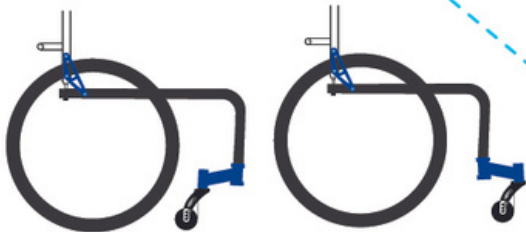

Standard features

- Comfort cushion

- Under seat holder for back pack

- Frame colors

- Instantly convert wheelbase by swivelling caster arm