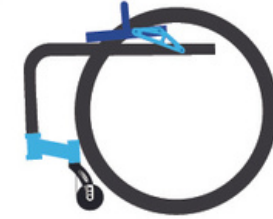

- Comfort cushion

- Under seat holder for back pack

- Frame colors

- Instantly convert wheelbase by swivelling caster arm

- Caster options*

*(Shown with optional 8x10cm casters)

- Removable and washable back rest cover

- Back rest colors

- Folding back rest

- Zip pocket

- Angle adjustable back rest

- 5-position seat height adjustment

- Adjustable center of balance

- Quick release axle

• (Shown with optional 24x1.95" pneumatic rear wheels)