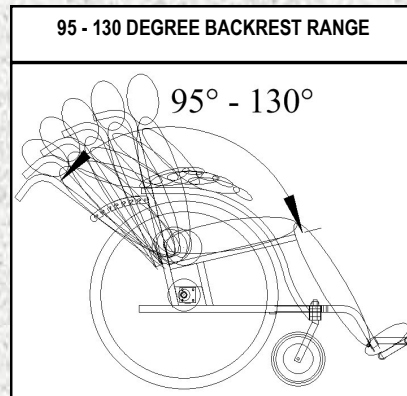

95 - 130 DEGREE BACKREST RANGE

ACCESSORIES INDIVIDUALIZED FOR SUPPORT & COMFORT

- CURVED CRADLE HEADREST
- PADDED ARMRESTS
- LEG-SEPARATOR BLOCK
- REMOVABLE THERAPY TRAY
- CHEST SUPPORTS
- VARIETY OF SEAT CUSHIONS
- VARIETY OF BACK CUSHIONS
- ANTI-TIP WHEELS