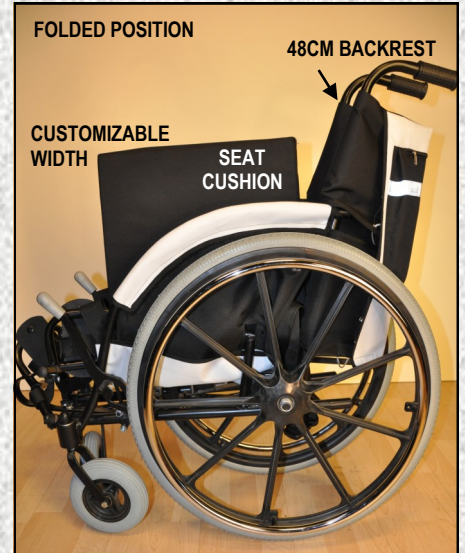

SECURE

SLEEK,
EASY-ACCESS,
CURVED
ARMRESTS

HIGH BACKREST AND 95°
SEAT-BACK ANGLE FOR EXTRA SUPPORT

FOLDED POSITION

48CM BACKREST

CUSTOMIZABLE
WIDTH

SEAT
CUSHION

SECURE FLEXI

6 BACKREST POSITIONS

OPTIONAL ARMRESTS

95 - 130 DEGREE BACKREST RANGE

ACCESSORIES INDIVIDUALIZED FOR SUPPORT & COMFORT

- CURVED CRADLE HEADREST
- PADDED ARMRESTS
- LEG-SEPARATOR BLOCK
- REMOVABLE THERAPY TRAY
- CHEST SUPPORTS
- VARIETY OF SEAT CUSHIONS
- VARIETY OF BACK CUSHIONS
- ANTI-TIP WHEELS

CURVED
CRADLE
HEADREST

REMOVABLE
THERAPY TRAY

BACKREST AT FULL
130 DEGREE ANGLE

LEG
SLING

OPTIONAL PLASTIC
WHEEL RIMS

ANTI TIP WHEELS