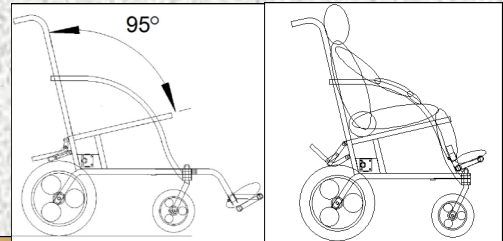

**SKUTER**

SUPPORT-GIVING PUSH CHAIR FOR ALL AGES

ACCESSORIES FOR INDIVIDUAL SUPPORT & COMFORT:

- SINGLE PALETTE FOOTREST
- ARMRESTS
- CURVED CRADLE HEADREST
- FLAT HEADREST
- SUNSHADE
- SIDE WEDGES
- LEG SLING
- REMOVABLE THERAPY TRAY
- BACKREST CUSHION

ZIPPERED RAIN GUARD

**SKUTER FLEXI**

BUILT-IN, HINGED ADJUSTABLE BACKREST

SUNSHADE

REMOVABLE THERAPY TRAY

130° RECLINED POSITION

LEG SLING

95° POSITION