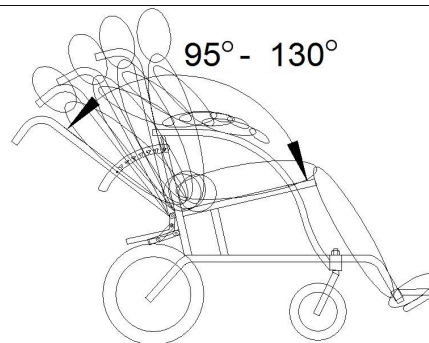

**SKUTER**

SUPPORT-GIVING PUSH CHAIR FOR ALL AGES

ACCESSORIES FOR INDIVIDUAL SUPPORT & COMFORT:

- SINGLE PALETTE FOOTREST
- ARMRESTS
- CURVED CRADLE HEADREST
- FLAT HEADREST
- SUNSHADE
- SIDE WEDGES
- LEG SLING
- REMOVABLE THERAPY TRAY
- BACKREST CUSHION

ZIPPERED RAIN GUARD

**SKUTER FLEXI**

BUILT-IN, HINGED ADJUSTABLE BACKREST

SUNSHADE

REMOVABLE THERAPY TRAY

130° RECLINED POSITION

LEG SLING

95° POSITION